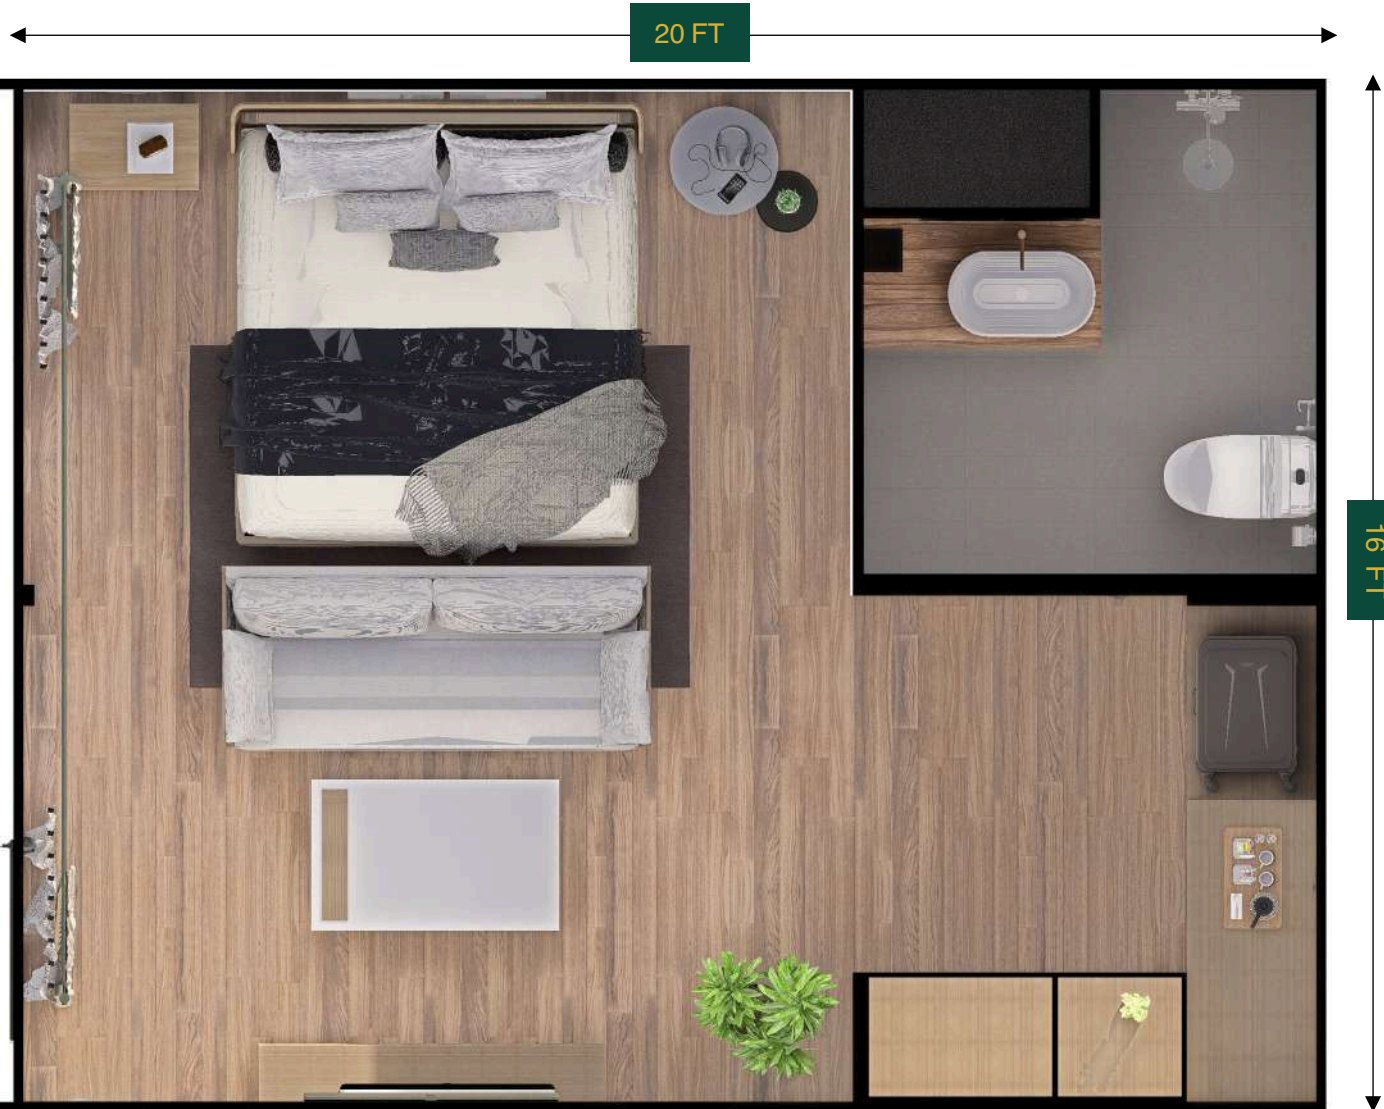

FRONT FACIA

FLOOR PLAN

AREA STATEMENT

BEDROOM: 12'6" X 15'3"
DRESSING: 7'0" X 7'6"
BATHROOM: 7'0" X 7'3"

FINISHES

INTERNAL FINISHES:

BEDROOM WALLS: PLAIN PAINTED
FLOOR: WOODEN LAMINATE
CEILING: WOODEN LAMINATE
BATHROOM WALL & FLOOR: MATT VITRIFIED TILES
ON FLOOR, GLOSS CERAMIC TILES ON WALLS
ELECTRICALS: LEGRAND MYLINK SWITCH &
SOCKETS, LED LIGHTS, CEILING FAN
DOORS: FLUSH DOOR + LAMINATE WITH REQUIRED
HARDWARES